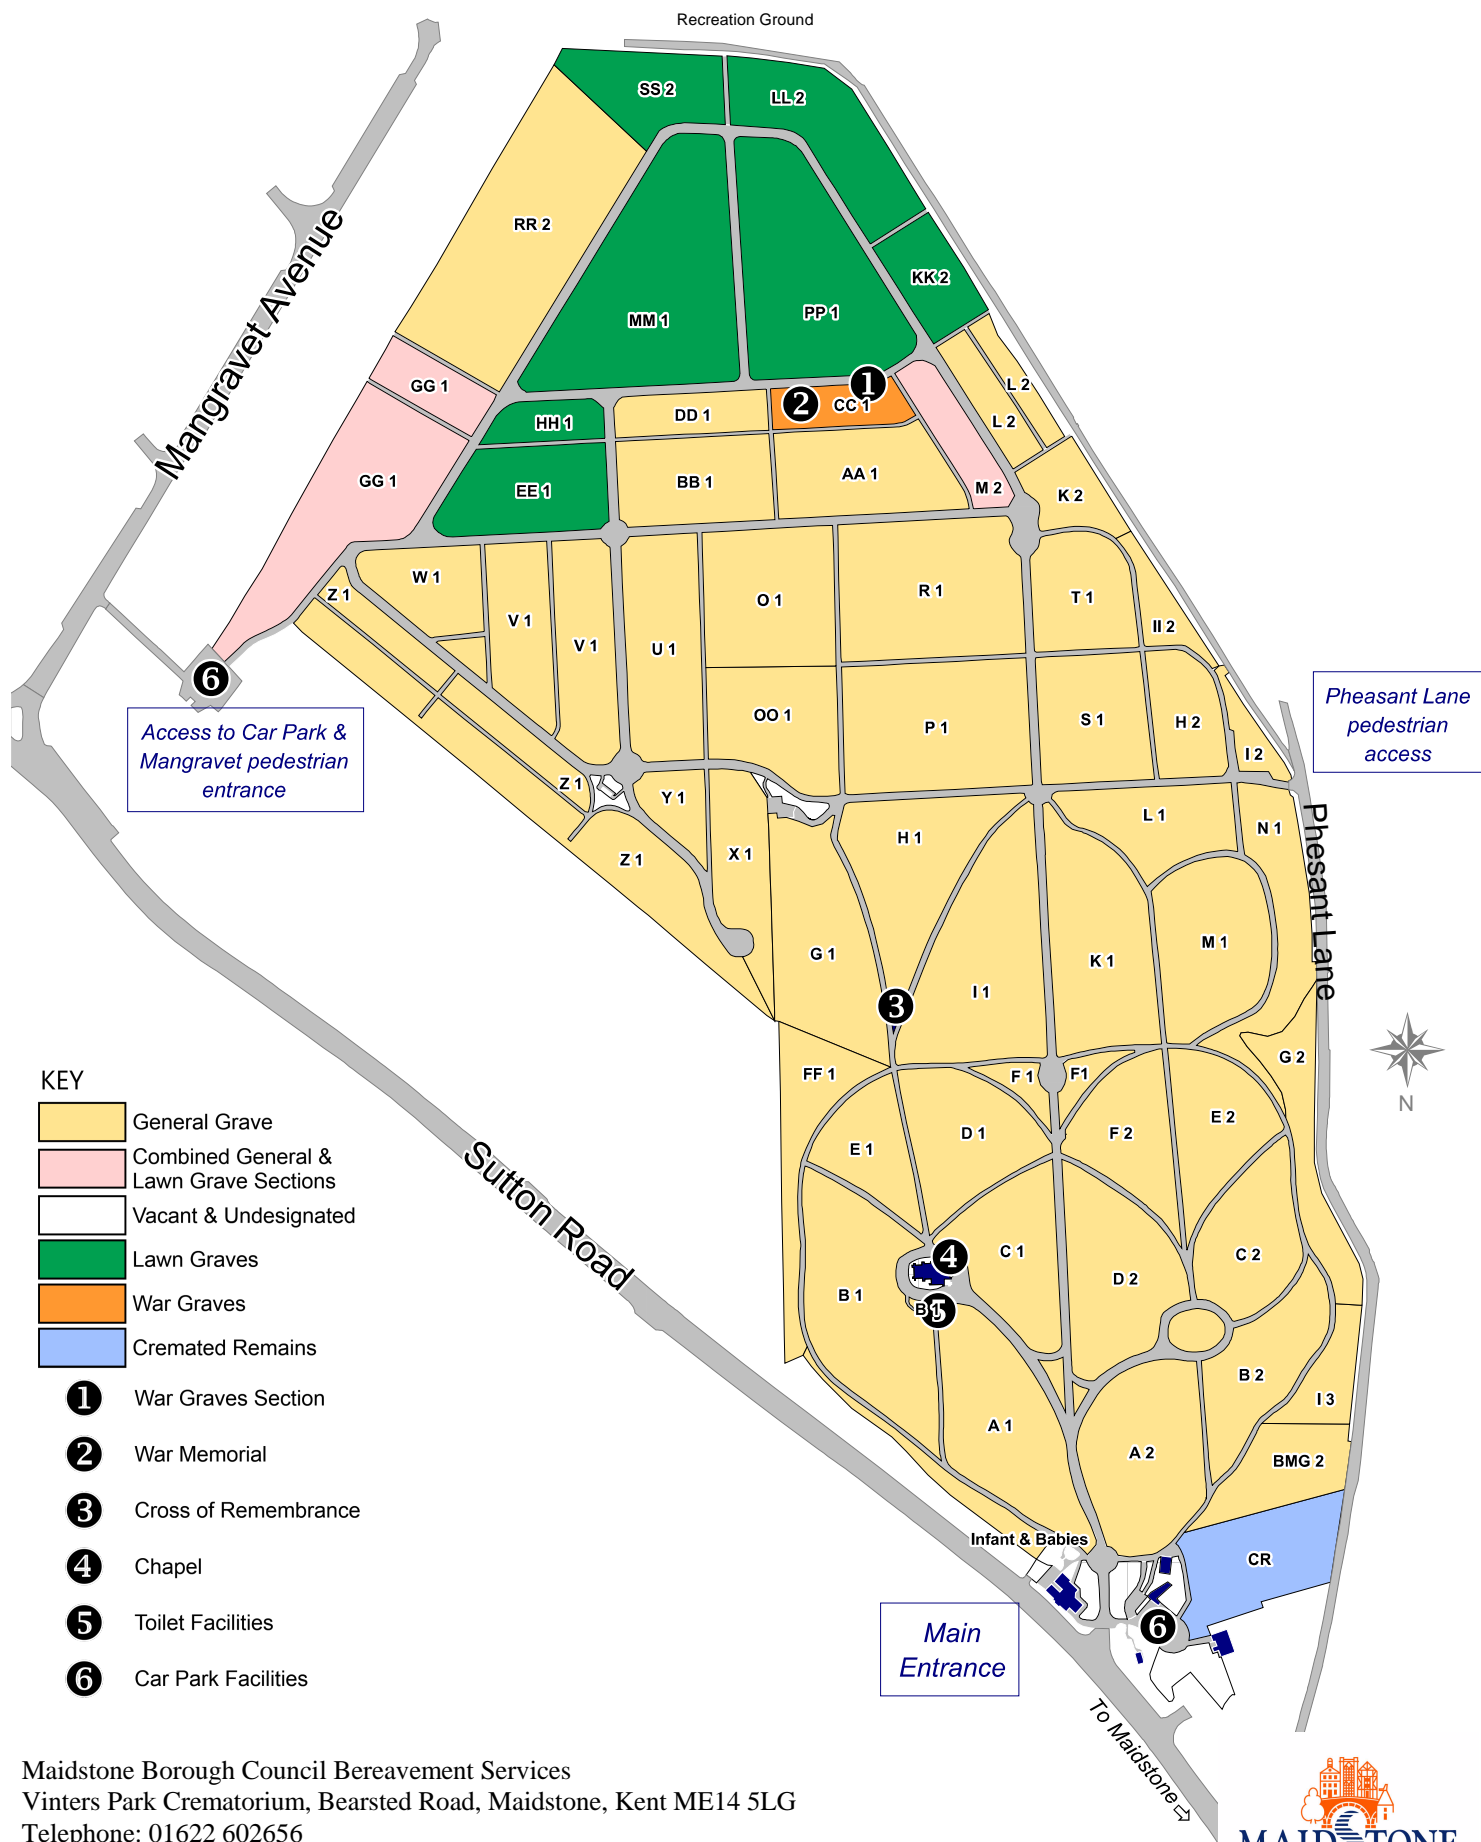

Maidstone Cemetery

1. **KEY**
2. General Grave
   - Combined General & Lawn Grave Sections
   - Vacant & Undesignated
   - Lawn Graves
   - War Graves
   - Cremated Remains
3. 1 War Graves Section
   - 2 War Memorial
   - 3 Cross of Remembrance
   - 4 Chapel
   - 5 Toilet Facilities
   - 6 Car Park Facilities

Maidstone Borough Council Bereavement Services
Vinters Park Crematorium, Bearsted Road, Maidstone, Kent ME14 5LG
Telephone: 01622 602656
E-mail: bereavementservices@maidstone.gov.uk
Web: www.maidstone.gov.uk